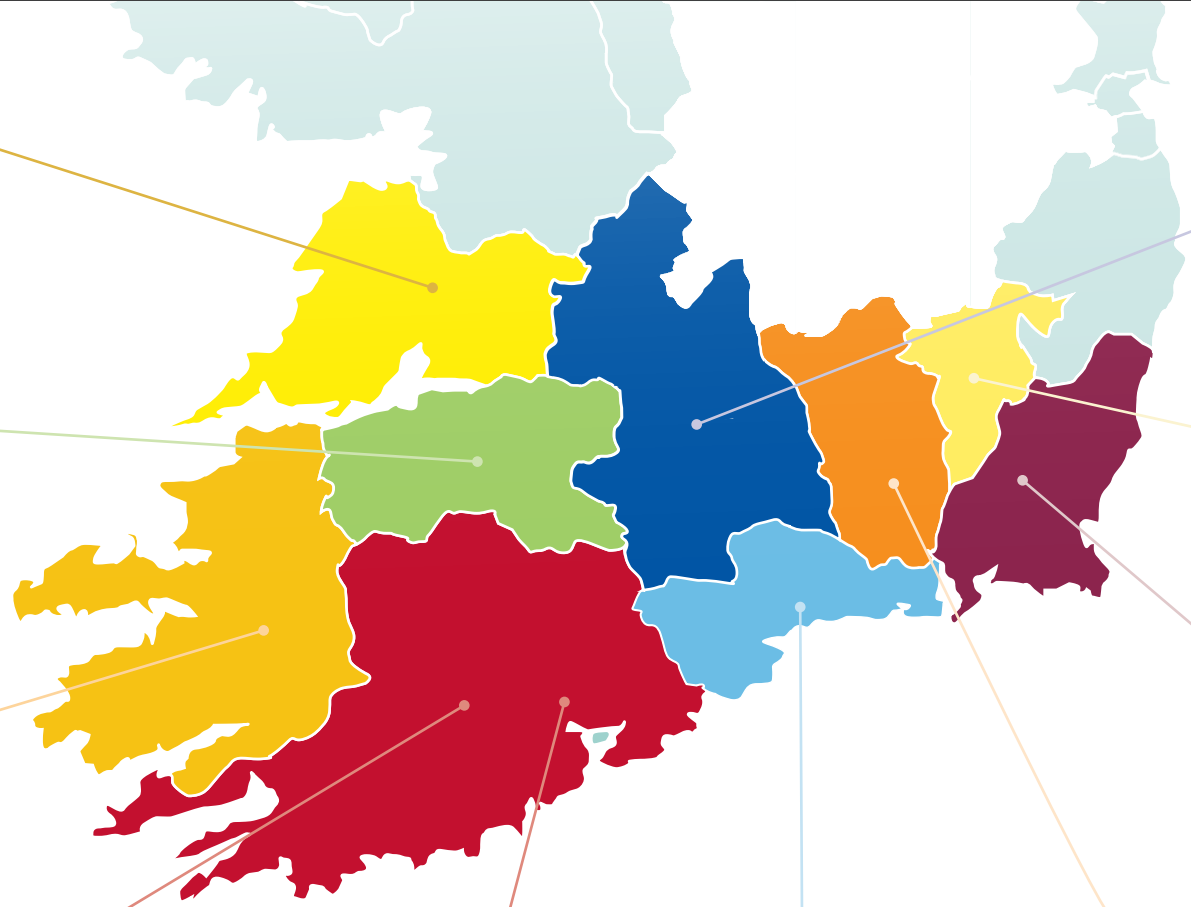

Civic Amenity Sites accepting Paint, Paint Strippers & Cleaners

Don't be a
Paint Squirrel!

Clare
Ballyduffbeg, Shannon Civic Amenity
Charges: Min Charge €5
Ballyduffbeg: 065 6836960
Shannon: 062 364483

Limerick
Mungret, Kilmallock & Newcastle West
Charges: Min Charge €5
Tel: (061) 305720
www.limerickrecyclingcentres.ie

Kerry
Caherciveen, Dingle, Kenmare, Killarney, Milltown
Charges: See website
Tel: (066) 7162000
www.kerrycoco.ie

Cork County
Bandon, Castletownbere, Clonakilty, Derryconnell, Kanturk, Macroom, Mallow, Millstreet, Raffeen, Rossmore, Youghal
Charges: €3
Tel: (021) 4285518 www.corkcoco.ie

Cork City
Kinsale Road (Max 10 tins per visit)
Charges: €2
Tel: (021) 4924533
www.corkcity.ie

Waterford
Kilbarry, Dungarvan
Charges: Min Charge €4
Tel: (0761) 102020
www.waterfordcouncil.ie

Kilkenny
Dunmore
Charges: Min Charge €5
Tel: (056) 7767848
www.kilkennycoco.ie

Tipperary
Clonmel, Donohill, Cashel
Charges: Min Charge €3
Tel: (0761) 065000
www.tipperarycoco.ie

Carlow
Powerstown Recycling centre
Charges: €2 entry
Tel: (059) 9172406
www.carlow.ie

Wexford
Holmestown
Charges: Min Charge €5
(053) 912 0922
www.wexford.ie

For more info, go to www.southernwasteregion.ie